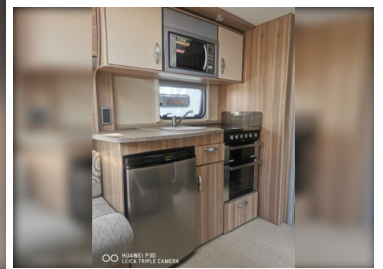

2012 Sterling Eccles Topaz

£12,995

Length: 6460mm
Width: 2310mm
Internal Length: 4740mm
Unladen Weight: 1285kg
Laden Weight: 1410kg
Charmouth Caravans Ltd
Newlands Bridge
Charmouth
Dorset, DT6 6QZ

REAR WASHROOM	WARDROBE
SHOWER	DOUBLE BED
SIDE KITCHEN	MICROWAVE
GRILL	3-WAY FRIDGE
HOB	OVEN
ALARM	CD PLAYER
TV DIRECTIONAL AERIAL	6 MONTHS WARRANTY
DIRECTIONAL TV AERIAL	FULL AWNING
LARGE ROOF LIGHT	STABILISER HITCH
WATER PUMP	3 WAY FRIDGE
END WASHROOM WITH SEPARATE SHOWER	MAINS HOOK-UP LEAD
MOTORMOVER	ALLOY WHEELS

2 berth single axle caravan with motor mover and air awning.